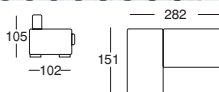

NOAH

SX-81321-C

7 Seated Corner Sofa 255x255 cm
5 Seated Corner Sofa 204x204 cm

ARCTIC-U

MICHAEL

CLASSIC

P-45
45x45x45 cm

DOMINGO
ø50x42 cm