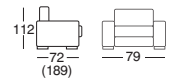

7 Seated Corner Sofa 255x255 cm
5 Seated Corner Sofa 204x204 cm

YG330SK