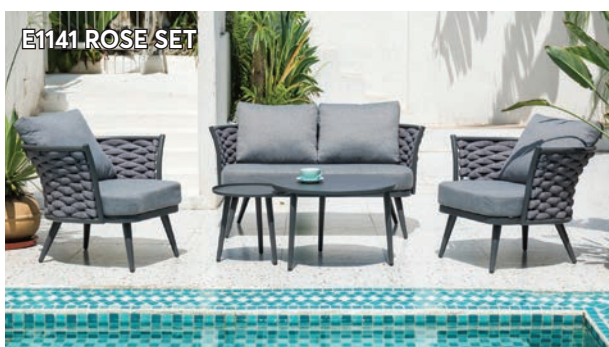

E1141.ROSE SET
(2-Seater) 81x145x69 cm (Coffee Table) ø70x45 cm
(1-Seater) 81x83x69 cm (Side Table) ø45x41 cm