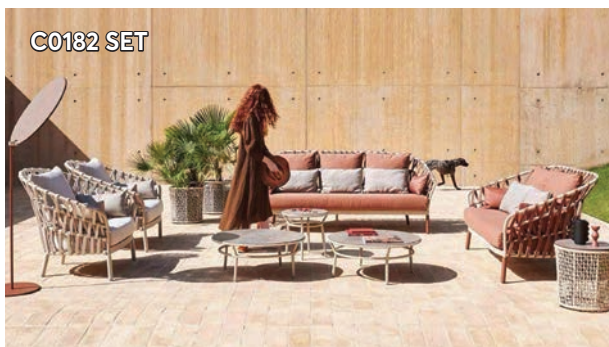

C0182 SET
(1-Seater) 109x100x93 cm (Coffee Table) 86x34 cm
(2-Seater) 178x100x93 cm (Side Table) 50x46 cm
(3-Seater) 227x100x93 cm