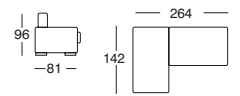

NOAH

SX-81321-C

7 Seated Corner Sofa 255x255 cm
5 Seated Corner Sofa 204x204 cm

ARCTIC-U

MICHAEL

CLASSIC

P-45
45x45x45 cm

DOMINGO
ø50x42 cm