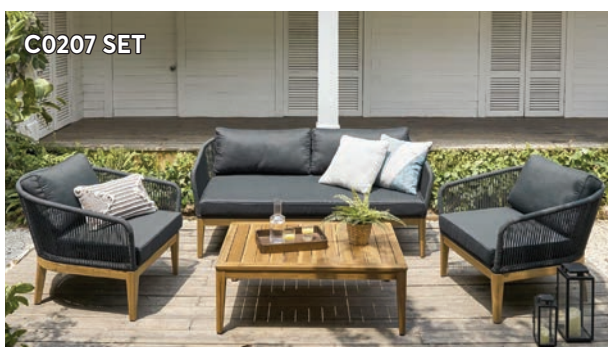

C0207 SET
(1-Seater) 73x82x69 cm
(2-Seater) 163x82x69 cm
(Coffee Table) 100x70x36 cm