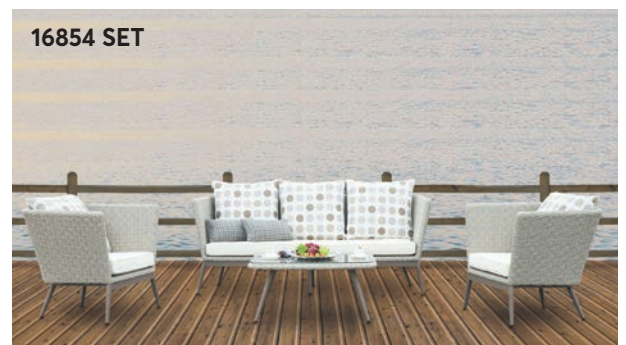

16854 SET
(3-Seater) 76x196x77 cm (Coffee Table) 90x55x40 cm
(1-Seater) 76x88x77 cm