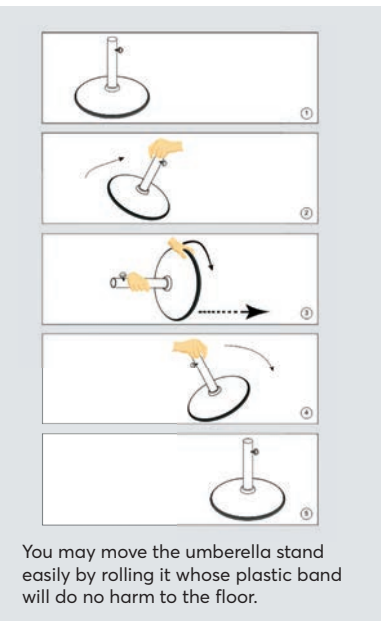

Ashtray

Key-lock
closure

Rotating storage
space shelf

Table Guscio
with adapter
ø40x8.5 cm

Umbrella
light with
Bluetooth
speaker

You may move the umbrella stand easily by rolling it whose plastic band will do no harm to the floor.