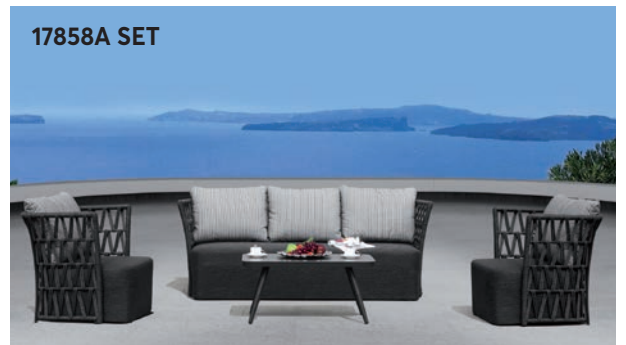

17858A SET
(3-Seater) 78x197x71 cm (Coffee Table) 60x110x40 cm
(1-Seater) 78x80x71 cm