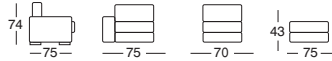

4 ΚΑΘΙΣΤΙΚΟ

Contract Catalogue 2026

HD2313

HD 2533

K3560

ARCTIC

SX-81321-3

D95 x W205 x H102 cm