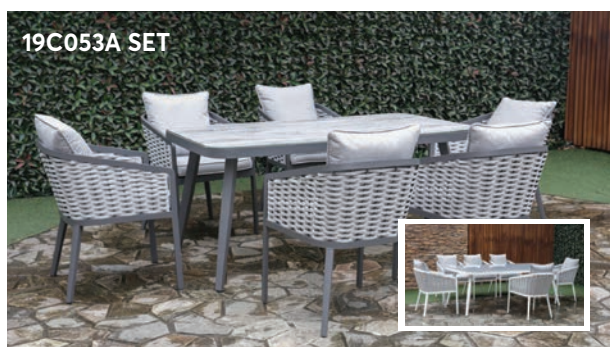

(Armchair) 64x55x76 cm
(Table) 180x90x74 cm