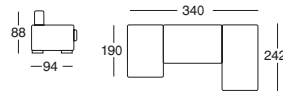

NOAH

SX-81321-C

7 Seated Corner Sofa 255x255 cm
5 Seated Corner Sofa 204x204 cm

ARCTIC-U

MICHAEL

CLASSIC

P-45
45x45x45 cm

DOMINGO
ø50x42 cm