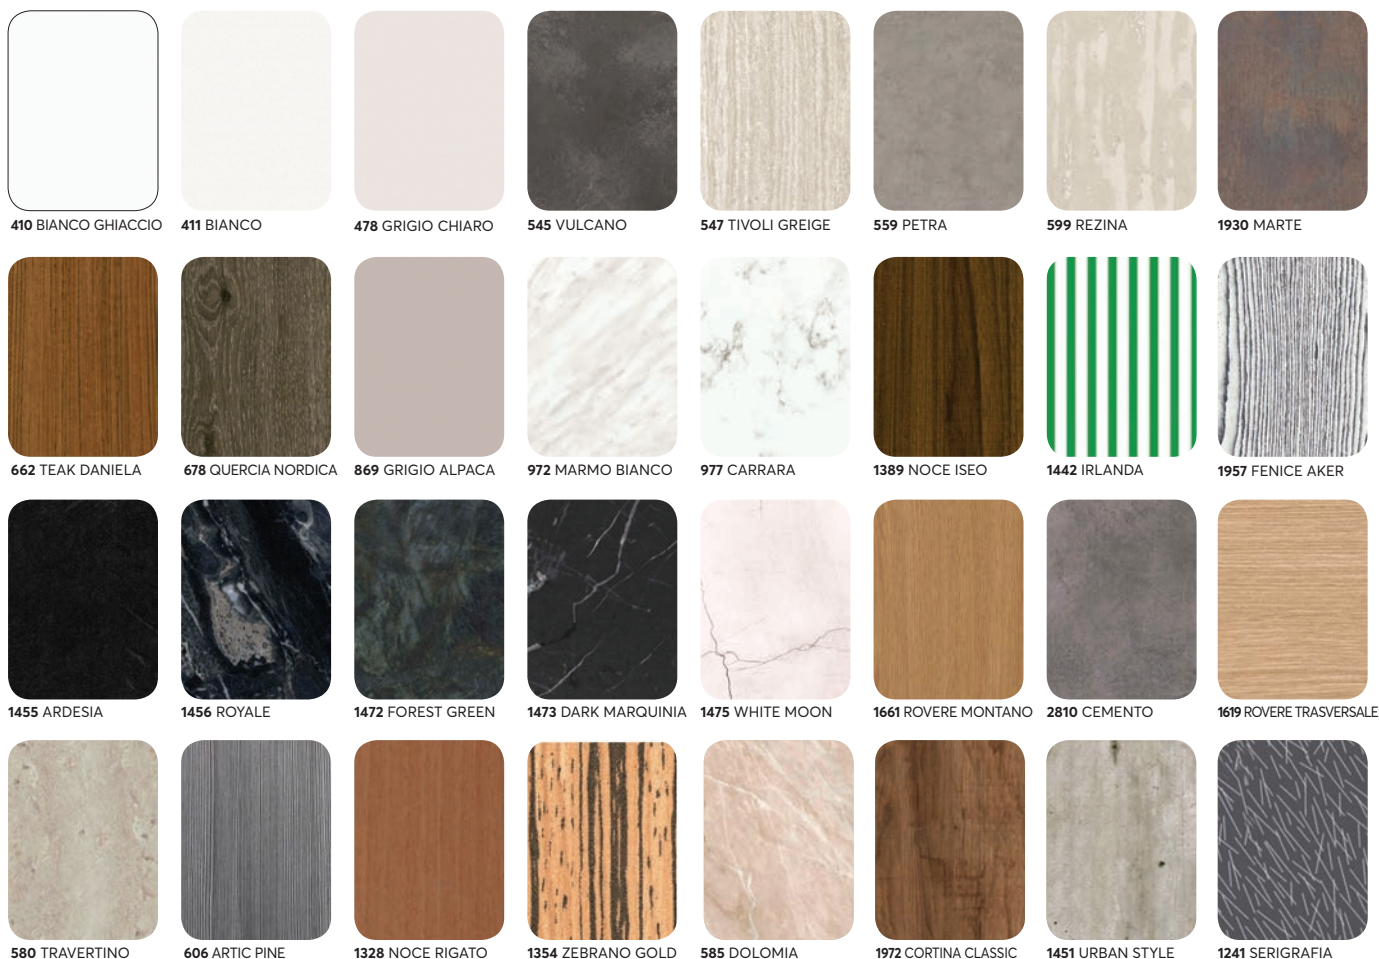

[επιφάνειες τραπεζιών]

GREY WITH RED VEIN

IVORY

ROSE PORRENO

High Pressure Laminate

[HPL Tops] available in different sizes and colours

(Wooden Colours in 12 mm)

(Solid Colours in 12 mm)

(Different Colours in 12 mm)

(Different Colours with ring in 30 mm)

HPL TOPS

stone decors

structure decors

wood decors

smartline

∅ 70/80 cm