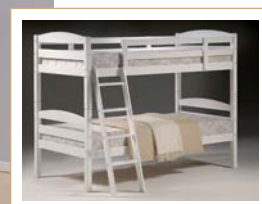

BD903 BED 200x180x140 cm
NS408A NIGHT STAND 60x43x55 cm
DR408A DRESSER 120x51x76 cm
MR132 MIRROR 80x120 cm

KD-F
40x46x53 cm

HIMALAYA
(Mirror) 90x80 cm
(Dresser) 137x40x76 cm

COSMOS 92x200 cm

BD16 BED 158x212x100 cm