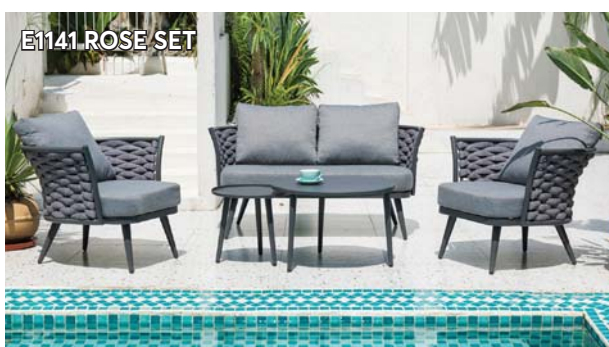

E1141.ROSE SET

(2-Seater) 81x145x69 cm (Coffee Table) $\varnothing$ 70x45 cm
(Armchair) 81x83x69 cm (Side Table) $\varnothing$ 45x41 cm