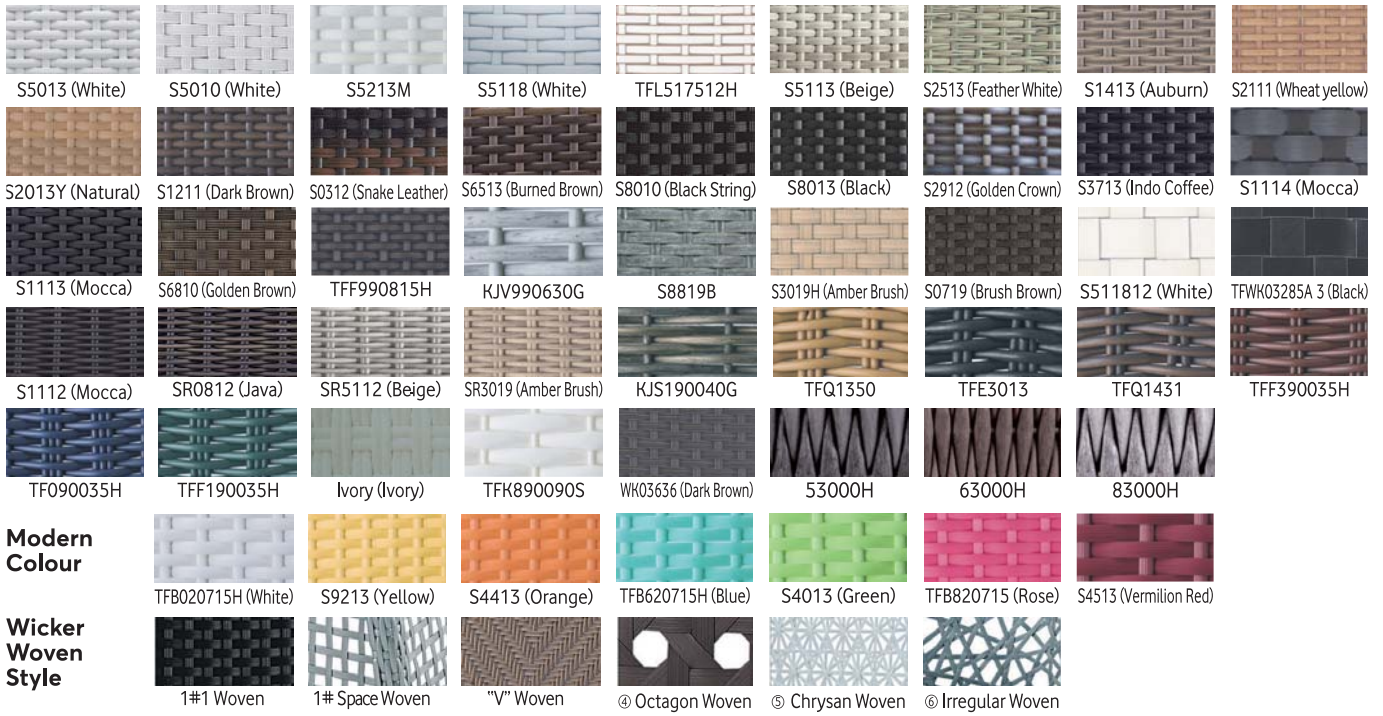

Key-lock
closure

Rotating storage
space shelf

Table Guscio
with adapter
ø40x8.5 cm

Umbrella light with
Bluetooth
speaker

UMBRELLA BASES

CONCRETE BASE
D1-35, 35kg
D1-50, 50kg

CONCRETE BASE
D1-70, 70kg

CONCRETE BASE
GS-35, 35kg
GS-50, 50kg

GRANITE BASE
GS-80, 80kg

CONCRETE BASE
D1-35, 35kg
D1-50, 50kg

Solana® wicker colours
The Nature Creation

ease aluminium colours

Χρωματισμοί επίπλων αλουμινίου
(Rattan-Bamboo)

ease textile colours

cushion colours