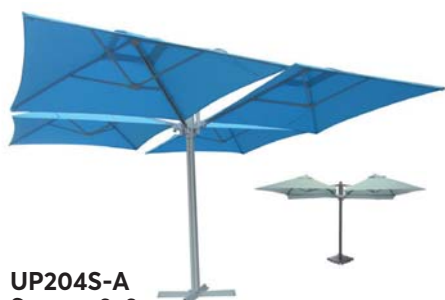

UP204S-A
Square 2x2 m
with 4 Roofs (no flaps)