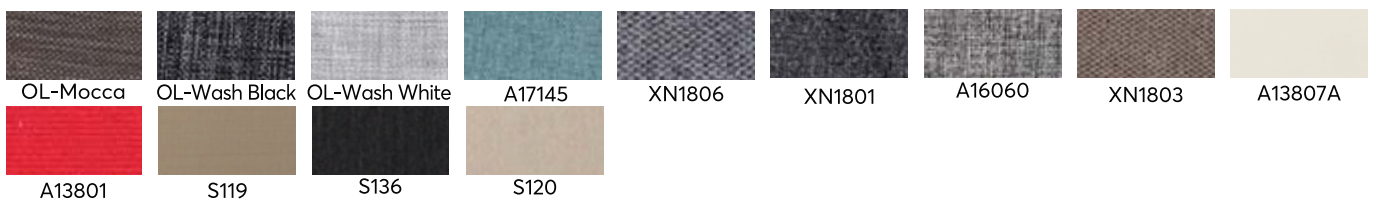

GRANITE BASE
GS-80, 80kg

CONCRETE BASE
D1-35, 35kg
D1-50, 50kg

Solana® wicker colours
The Nature Creation

ease aluminium colours

Χρωματισμοί επίπλων αλουμινίου
(Rattan-Bamboo)

ease textile colours

cushion colours