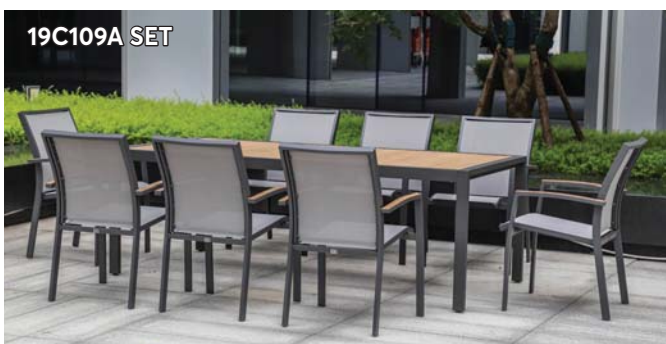

(Chair) 59x67x91 cm (Table) 220x100x74 cm