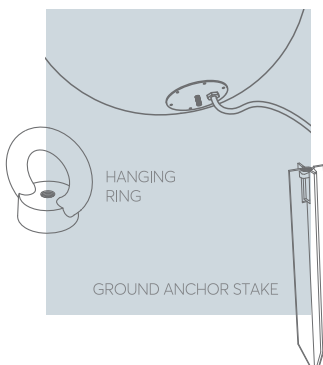

LUMINOUS SPHERES
ø40xH40 cm, ø60xH60 cm, ø80xH80 cm

LUMINOUS SPHERES

Decorative and elegant, the luminous spheres give the atmosphere a magical look. The RGBW Battery spheres are also suitable for floating in the pool and offer a wide range of colors, selectable via the supplied remote control, creating striking scenographic effects.