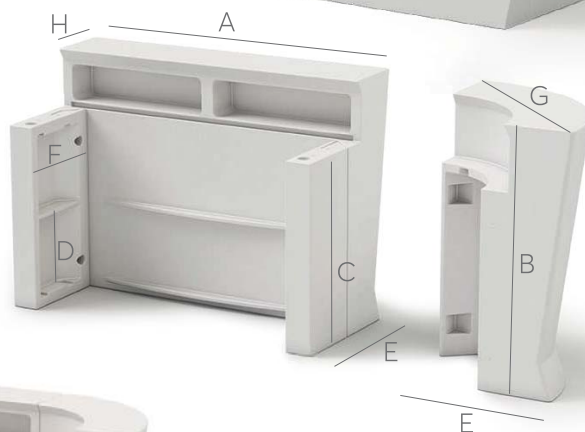

MARVY COUNTER WITH OUTDOOR LIGHT

CODE			MODEL	LINEAR WHITE LED	RGBW LED
BN301-OCM065	65x65	110		✓	
BN301-OCM150	150x65	110		✓	
BN302-OCM065	65x65	110		✓	
BN301-ORW065	65x65	110			✓
BN301-ORW150	150x65	110			✓
BN302-ORW065	65x65	110			✓