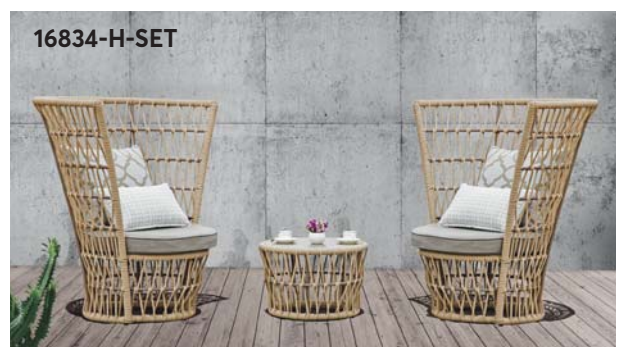

16834-H-SET
(Armchair) 86x110x108 cm