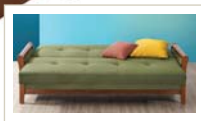

RAINBOW 2-SEATER

MISSION 9950T

RAINBOW

IRIS

ARCTIC-L

ECCO

DANIEL

MILLER