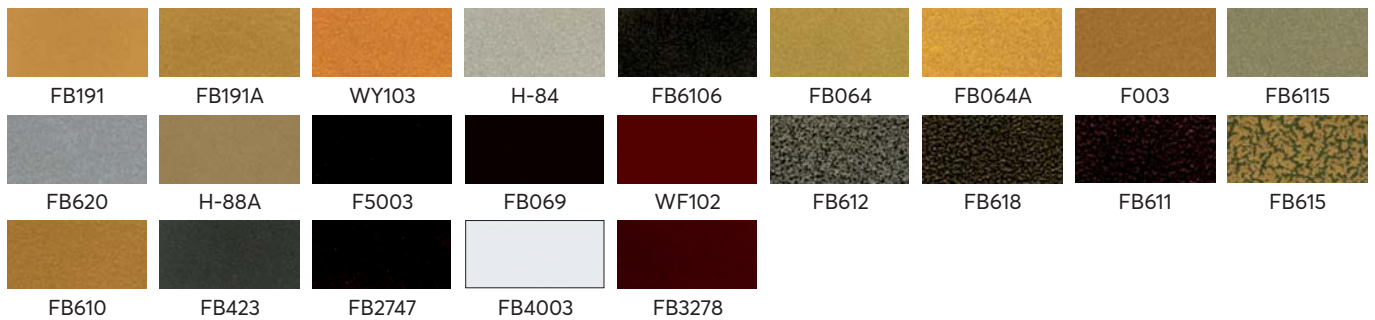

conference chairs frame colours