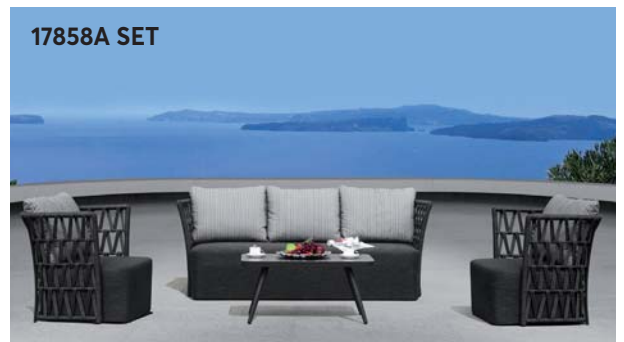

17858A SET
(3-Seater) 78x197x71 cm (Coffee Table) 60x110x40 cm
(Armchair) 78x80x71 cm