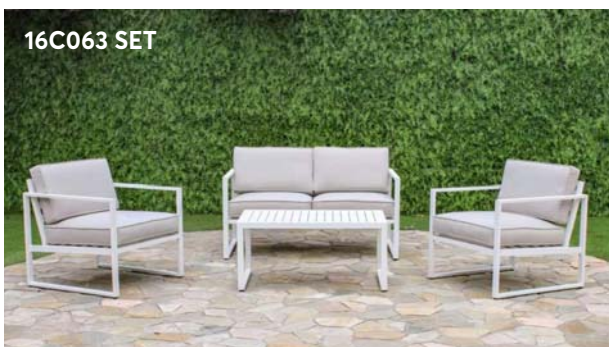

22C183A SET

(3-Seater) 72x143x72 cm (Coffee Table) 114x56x43 cm
 (Armchair) 72x68x72 cm

ANCONA 15C041A SET

(3-Seater) 83x231x71 cm (Coffee Table) 120x70x41 cm
 (1-Seater) 83x102x71 cm

17C007A SET

(3-Seater) 68x177x72 cm (Armchair) 68x73x72 cm
 (2-Seater) 68x125x72 cm (Coffee Table) 120x70x45 cm